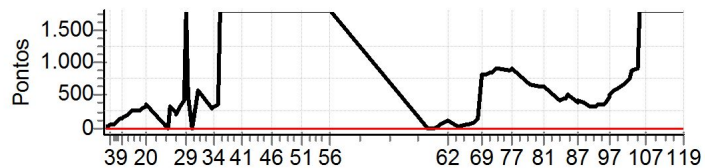

N u m 103	Equipe	103 / Cristiano Rios da Silva / Mumia				
	Patrocinador					
	Cat / NL / Largada	Junior / 36 / 08:50:00	Cidade	Jacobina	Crf	230

PC	Tp	Trc	KmPC	Ideal	Passagem	Pen	Pontos	Col					
Num	103	A	13°	PG	8	B	11°	PG	10	Tot PG	18	Col.	12°

Moto Clube - Sua concessionária autorizada Honda

.