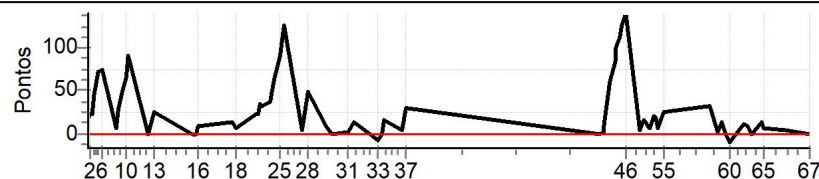

38	Tmp	78	3030	12:43:00	12:43:03	0	3s	0	2°	0
39	Tmp	78	3490	12:44:04	12:44:10	0	6s	+3	3°	0
40	Tmp	78	3620	12:44:22	12:44:34	0	12s	+9	3°	0
41	Tmp	80	4660	12:46:42	12:47:46	0	1m04s	+61	2°	0
42	Tmp	81	5530	12:48:35	12:50:03	0	1m28s	+85	2°	0
43	Tmp	82	5700	12:48:59	12:50:41	0	1m42s	+99	3°	0
44	Tmp	82	6220	12:50:02	12:51:55	0	1m53s	+110	1°	0
45	Tmp	82	6570	12:50:44	12:52:51	0	2m07s	+124	1°	0
46	Tmp	84	7360	12:52:30	12:54:51	0	2m21s	+138	1°	0
47	Tmp	86	380	12:57:34	12:57:41	0	7s	+4	2°	0

48	Tmp	87	1110	12:59:07	12:59:26	0	19s	+16	2°	0
49	Tmp	89	1430	12:59:54	13:00:11	0	17s	+14	2°	0
50	Tmp	89	2000	13:00:46	13:00:58	0	12s	+9	2°	0
51	Tmp	91	2320	13:01:32	13:01:43	0	11s	+8	2°	0
52	Tmp	92	3000	13:03:12	13:03:36	0	24s	+21	1°	0
53	Tmp	92	3130	13:03:38	13:04:00	0	22s	+19	1°	0
54	Tmp	92	3490	13:04:50	13:05:00	0	10s	+7	1°	0
55	Tmp	94	4300	13:06:49	13:07:17	0	28s	+25	1°	0
56	Tmp	101	3170	13:24:07	13:24:43	0	36s	+33	1°	0
57	Tmp	104	880	13:27:10	13:27:16	0	6s	+3	1°	0
58	Tmp	106	1340	13:28:11	13:28:27	0	16s	+13	1°	0
59	Tmp	106	2190	13:29:36	13:29:40	0	4s	+1	1°	0
60	Tmp	107	3450	13:31:39	13:31:33	0	6s	-9	2°	0
61	Tmp	109	840	13:36:44	13:36:59	0	15s	+12	1°	0
62	Tmp	110	1770	13:38:27	13:38:40	0	13s	+10	1°	0
63	Tmp	111	2410	13:39:35	13:39:34	0	1s	0	1°	0
64	Tmp	113	4840	13:43:34	13:43:52	0	18s	+15	2°	0
65	Tmp	114	5250	13:44:20	13:44:30	0	10s	+7	2°	0
66	Tmp	118	2100	13:52:05	13:52:13	0	8s	+5	2°	0
67	Tmp	120	6610	14:01:12	14:01:12	0	0s	0	1°	0

Etapa B	Num	83	Pen	0	PCZ	3	Total PP	860	PG	25

nº	34	A PG	22	2°	B PG	25	1°	Tot PG	47	Col.	1°

Cimentol - DJU - Restaurante Meu Cravo - T Silveira - Dudu Preparacoes - Digital Center - GQS Seguros - Bombas Atlantis - Stephanie Joias - Diferaco Ferragens - Konec - Penduricalhos