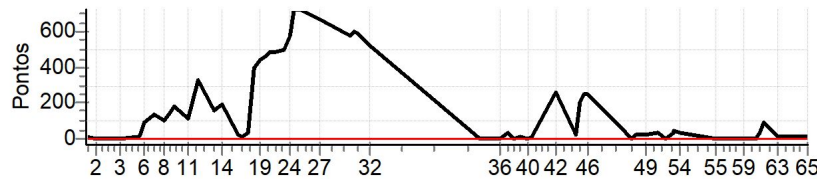

Table with columns: PC, Tp, Trc, DistPC, Ideal, Passagem, Pen, Erro, Pontos, NoPC, AtePC. Rows 48-65 showing individual performance metrics for various riders.

Etapa B Num 32 Pen 0 PCZ 2 Total PP 1419 PG 18

nº 41 A PG 16 5º B PG 18 4º Tot PG 34 Col. 5º

Table with columns: Etapa A, Num, 32, Pen, 0, PCZ, 1, Total PP, 9893, PG, 16. Rows 33-47 showing individual performance metrics for various riders.