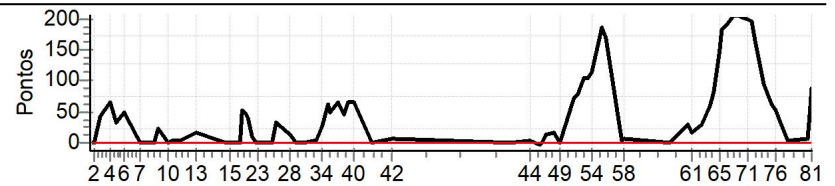

nº 12	A PG 15	6º	B PG 22	2º	Tot PG 37	Col. 4º