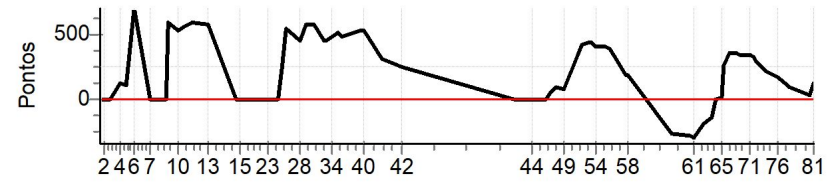

PC	Tp	Trc	DistPC	Ideal	Passagem	Pen	Erro	Pontos	NoPC	AtePC	
Nu	297	297 / Eduardo Alves Couto Neto / Dudu									
m	4º	Cat / NL / Largada NOVATO / 43 / 09:30:30									
Itaberaba											
PC	Tp	Trc	DistPC	Ideal	Passagem	Pen	Erro	Pontos	NoPC	AtePC	
1	Tmp	2	2160	09:38:55	09:38:55	0	0s	0	3º	º	
2	Tmp	3	3120	09:40:32	09:40:38	0	6s	+3	5º	º	
3	Tmp	4	0	09:43:42	09:43:44	0	2s	0	2º	º	
4	Tmp	6	1790	09:48:08	09:50:16	0	2m08s	+125	3º	º	
5	Tmp	7	3060	09:51:04	09:52:57	0	1m53s	+110	2º	º	
6	Tmp	8	4700	09:54:42	10:06:29	0	11m47s	+704	7º	º	
7	Canc	9	660	--:--:--	--:--:--	0		0	5º	º	
8	Canc	11	1480	--:--:--	--:--:--	0		0	5º	º	
9	Tmp	13	2070	10:10:02	10:20:07	0	10m05s	+602	6º	º	
10	Tmp	15	3840	10:14:13	10:23:11	0	8m58s	+535	5º	º	
11	Tmp	16	240	10:16:37	10:26:07	0	9m30s	+567	5º	º	
12	Tmp	17	1510	10:20:27	10:30:20	0	9m53s	+590	5º	º	
13	Tmp	19	5940	10:27:20	10:37:04	0	9m44s	+581	5º	º	
14	Tmp	23	1850	10:40:22	10:40:20	0	2s	0	3º	º	
15	Tmp	24	3300	10:42:26	10:42:29	0	3s	0	1º	º	
16	Tmp	24	4720	10:44:48	10:44:53	0	5s	+2	3º	º	
17	Tmp	25	0	10:46:25	10:46:28	0	3s	0	2º	º	
18	Tmp	26	790	10:47:46	10:47:55	0	9s	+6	3º	º	
19	Tmp	26	1590	10:49:16	10:49:19	0	3s	0	2º	º	
20	Tmp	27	2170	10:50:15	10:50:19	0	4s	+1	1º	º	
21	Tmp	27	3270	10:52:05	10:52:11	0	6s	+3	3º	º	
22	Tmp	27	4390	10:53:57	10:54:02	0	5s	+2	4º	º	
23	Tmp	28	0	10:55:14	10:55:18	0	4s	+1	4º	º	
24	Tmp	28	2040	10:58:09	10:58:18	0	9s	+6	5º	º	
25	Tmp	29	2870	10:59:20	10:59:31	0	11s	+8	5º	º	
26	Tmp	29	3750	11:01:05	11:05:21	0	4m16s	+253	6º	º	
27	Tmp	30	4420	11:02:44	11:11:54	0	9m10s	+547	6º	º	
28	Tmp	33	770	11:09:05	11:16:37	0	7m32s	+449	6º	º	
29	Tmp	34	1580	11:11:56	11:21:33	0	9m37s	+574	5º	º	
30	Tmp	35	2200	11:13:22	11:23:03	0	9m41s	+578	5º	º	
31	Tmp	36	3650	11:15:51	11:25:30	0	9m39s	+576	5º	º	
32	Tmp	40	4630	11:20:27	11:28:06	0	7m39s	+456	5º	º	
33	Tmp	42	0	11:21:20	11:28:53	0	7m33s	+450	5º	º	
34	Tmp	43	1000	11:24:15	11:32:18	0	8m03s	+480	5º	º	
35	Tmp	44	1830	11:26:25	11:35:02	0	8m37s	+514	5º	º	
36	Tmp	44	2740	11:28:07	11:36:22	0	8m15s	+492	5º	º	
37	Tmp	47	4630	11:31:33	11:39:57	0	8m24s	+501	5º	º	
38	Tmp	49	980	11:34:13	11:42:52	0	8m39s	+516	5º	º	
39	Tmp	49	1840	11:36:12	11:45:10	0	8m58s	+535	5º	º	
40	Tmp	50	2770	11:38:08	11:47:06	0	8m58s	+535	5º	º	
41	Tmp	53	0	11:46:43	11:51:57	0	5m14s	+311	5º	º	
42	Tmp	54	700	11:55:38	11:59:50	0	4m12s	+249	5º	º	
Etapa A Num 297 Pen 0 PCZ 6 Total PP 11862 PG 16											
43	Tmp	60	2100	12:46:17	12:46:18	0	1s	0	3º	º	
44	Tmp	61	2130	12:54:36	12:54:46	0	10s	+7	3º	º	
45	Tmp	65	2990	12:59:15	12:59:22	0	7s	+4	4º	º	
46	Tmp	65	3920	13:00:35	13:00:44	0	9s	+6	5º	º	
47	Tmp	67	4820	13:02:24	13:03:15	0	51s	+48	7º	º	
Etapa B Num 297 Pen 0 PCZ 2 Total PP 8269 PG 18											
nº 43	A PG 16	5º	B PG 18	4º	Tot PG 34			Col. 4º