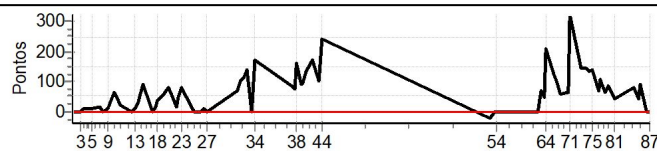

PC	Tp	Trc	DistPC	Ideal	Passagem	Pen	Erro	Pontos	NoPC	AtePC
70	Tmp	68	4.330	12:36:08	12:37:16	0	1m08s	+65	4°	0
71	Tmp	68	5.130	12:37:14	12:42:38	0	5m24s	+321	2°	0
72	Tmp	71	0.720	12:42:03	12:44:28	0	2m25s	+142	1°	0
73	Tmp	72	1.410	12:43:38	12:46:07	0	2m29s	+146	1°	0
74	Tmp	73	2.320	12:45:24	12:47:39	0	2m15s	+132	1°	0
75	Tmp	73	2.670	12:46:09	12:48:33	0	2m24s	+141	1°	0
76	Tmp	75	3.020	12:48:52	12:50:04	0	1m12s	+69	1°	0
77	Tmp	75	3.600	12:50:01	12:51:50	0	1m49s	+106	1°	0
78	Tmp	76	4.540	12:51:54	12:53:01	0	1m07s	+64	2°	0
79	Tmp	76	5.250	12:53:05	12:54:36	0	1m31s	+88	5°	0
80	Tmp	77	0.000	12:54:33	12:55:41	0	1m08s	+65	4°	0
81	Tmp	78	0.740	12:55:40	12:56:26	0	46s	+43	3°	0
83	Tmp	81	3.590	13:04:06	13:05:31	0	1m25s	+82	1°	0
84	Tmp	81	4.550	13:05:33	13:06:17	0	44s	+41	1°	0
85	Tmp	82	5.030	13:06:19	13:07:54	0	1m35s	+92	1°	0
86	Tmp	83	0.730	13:09:22	13:09:24	0	2s	0	2°	0
87	Tmp	83	1.540	13:10:29	13:10:26	0	3s	0	3°	0

Etapa B	Num 6	Pen 0	PCZ 5	Total PP 2224	PG 25

n° 3	A PG 18	4°	B PG 25	1°	Tot PG 43	Col. 1°