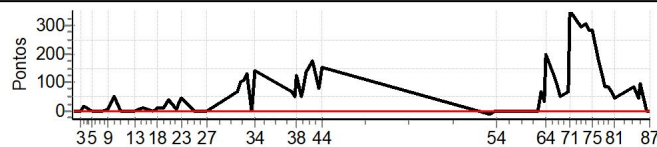

52	Tmp	50	1.550	12:01:39	12:01:32	0	7s	-12	3°	0
53	Tmp	50	2.860	12:03:26	12:03:27	0	1s	0	5°	0
54	Tmp	51	3.370	12:04:08	12:04:06	0	2s	0	5°	0
60	Tmp	56	0.370	12:18:52	12:18:53	0	1s	0	1°	0
61	Tmp	58	2.440	12:21:47	12:21:46	0	1s	0	5°	0
62	Tmp	59	3.250	12:23:10	12:24:18	0	1m08s	+65	1°	0
63	Tmp	61	4.030	12:24:21	12:25:00	0	39s	+36	3°	0
64	Tmp	62	4.300	12:24:54	12:28:17	0	3m23s	+200	1°	0
65	Tmp	64	0.550	12:28:15	12:30:20	0	2m05s	+122	4°	0
66	Tmp	66	1.610	12:29:57	12:31:29	0	1m32s	+89	3°	0
67	Tmp	67	2.400	12:31:19	12:32:15	0	56s	+53	3°	0

PC	Tp	Trc	DistPC	Ideal	Passagem	Pen	Erro	Pontos	NoPC	AtePC
70	Tmp	68	4.330	12:34:08	12:35:16	0	1m08s	+65	5°	0
71	Tmp	68	5.130	12:35:14	12:41:07	0	5m53s	+350	4°	0
72	Tmp	71	0.720	12:40:03	12:45:02	0	4m59s	+296	5°	0
73	Tmp	72	1.410	12:41:38	12:46:46	0	5m08s	+305	5°	0
74	Tmp	73	2.320	12:43:24	12:48:08	0	4m44s	+281	5°	0
75	Tmp	73	2.670	12:44:09	12:48:55	0	4m46s	+283	5°	0
76	Tmp	75	3.020	12:46:52	12:49:47	0	2m55s	+172	5°	0
77	Tmp	75	3.600	12:48:01	12:50:38	0	2m37s	+154	5°	0
78	Tmp	76	4.540	12:49:54	12:51:23	0	1m29s	+86	5°	0
79	Tmp	76	5.250	12:51:05	12:52:32	0	1m27s	+84	1°	0
80	Tmp	77	0.000	12:52:33	12:53:45	0	1m12s	+69	5°	0
81	Tmp	78	0.740	12:53:40	12:54:26	0	46s	+43	4°	0
83	Tmp	81	3.590	13:02:06	13:03:32	0	1m26s	+83	3°	0
84	Tmp	81	4.550	13:03:33	13:04:19	0	46s	+43	4°	0
85	Tmp	82	5.030	13:04:19	13:05:55	0	1m36s	+93	2°	0
86	Tmp	83	0.730	13:07:22	13:07:26	0	4s	+1	5°	0
87	Tmp	83	1.540	13:08:29	13:08:28	0	1s	0	5°	0

Etapa B	Num	9	Pen	0	PCZ	5	Total PP	2985	PG	16

n°	1	A PG	25	1°	B PG	16	5°	Tot PG	41	Col.	2°