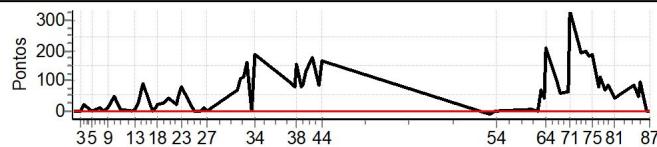

PC	Tp	Trc	DistPC	Ideal	Passagem	Pen	Erro	Pontos	NoPC	AtePC
70	Tmp	68	4.330	12:37:08	12:38:16	0	1m08s	+65	3°	0
71	Tmp	68	5.130	12:38:14	12:43:49	0	5m35s	+332	3°	0
72	Tmp	71	0.720	12:43:03	12:46:16	0	3m13s	+190	3°	0
73	Tmp	72	1.410	12:44:38	12:47:58	0	3m20s	+197	3°	0
74	Tmp	73	2.320	12:46:24	12:49:29	0	3m05s	+182	2°	0
75	Tmp	73	2.670	12:47:09	12:50:20	0	3m11s	+188	2°	0
76	Tmp	75	3.020	12:49:52	12:51:13	0	1m21s	+78	2°	0
77	Tmp	75	3.600	12:51:01	12:52:54	0	1m53s	+110	3°	0
78	Tmp	76	4.540	12:52:54	12:54:06	0	1m12s	+69	3°	0
79	Tmp	76	5.250	12:54:05	12:55:34	0	1m29s	+86	2°	0
80	Tmp	77	0.000	12:55:33	12:56:41	0	1m08s	+65	3°	0
81	Tmp	78	0.740	12:56:40	12:57:27	0	47s	+44	5°	0
83	Tmp	81	3.590	13:05:06	13:06:33	0	1m27s	+84	4°	0
84	Tmp	81	4.550	13:06:33	13:07:21	0	48s	+45	5°	0
85	Tmp	82	5.030	13:07:19	13:08:58	0	1m39s	+96	5°	0
86	Tmp	83	0.730	13:10:22	13:10:26	0	4s	+1	3°	0
87	Tmp	83	1.540	13:11:29	13:11:30	0	1s	0	2°	0

Etapa B	Num 36	Pen 0	PCZ 4	Total PP 2453	PG 20

n° 4	A PG 20 3°	B PG 20 3°	Tot PG 40	Col. 4°