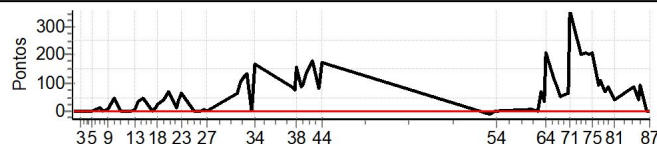

52	Tmp	50	1.550	12:02:39	12:02:32	0	7s	-12	2°	0
53	Tmp	50	2.860	12:04:26	12:04:26	0	0s	0	4°	0
54	Tmp	51	3.370	12:05:08	12:05:09	0	1s	0	4°	0
60	Tmp	56	0.370	12:19:52	12:19:58	0	6s	+3	3°	0
61	Tmp	58	2.440	12:22:47	12:22:48	0	1s	0	4°	0
62	Tmp	59	3.250	12:24:10	12:25:21	0	1m11s	+68	4°	0
63	Tmp	61	4.030	12:25:21	12:25:57	0	36s	+33	1°	0
64	Tmp	62	4.300	12:25:54	12:29:21	0	3m27s	+204	3°	0
65	Tmp	64	0.550	12:29:15	12:31:15	0	2m00s	+117	2°	0
66	Tmp	66	1.610	12:30:57	12:32:24	0	1m27s	+84	1°	0
67	Tmp	67	2.400	12:32:19	12:33:15	0	56s	+53	2°	0

PC	Tp	Trc	DistPC	Ideal	Passagem	Pen	Erro	Pontos	NoPC	AtePC
70	Tmp	68	4.330	12:35:08	12:36:15	0	1m07s	+64	2°	0
71	Tmp	68	5.130	12:36:14	12:42:13	0	5m59s	+356	5°	0
72	Tmp	71	0.720	12:41:03	12:44:27	0	3m24s	+201	4°	0
73	Tmp	72	1.410	12:42:38	12:46:05	0	3m27s	+204	4°	0
74	Tmp	73	2.320	12:44:24	12:47:50	0	3m26s	+203	4°	0
75	Tmp	73	2.670	12:45:09	12:48:36	0	3m27s	+204	4°	0
76	Tmp	75	3.020	12:47:52	12:49:27	0	1m35s	+92	4°	0
77	Tmp	75	3.600	12:49:01	12:50:54	0	1m53s	+110	4°	0
78	Tmp	76	4.540	12:50:54	12:52:07	0	1m13s	+70	4°	0
79	Tmp	76	5.250	12:52:05	12:53:34	0	1m29s	+86	3°	0
80	Tmp	77	0.000	12:53:33	12:54:40	0	1m07s	+64	2°	0
81	Tmp	78	0.740	12:54:40	12:55:25	0	45s	+42	2°	0
83	Tmp	81	3.590	13:03:06	13:04:33	0	1m27s	+84	5°	0
84	Tmp	81	4.550	13:04:33	13:05:18	0	45s	+42	2°	0
85	Tmp	82	5.030	13:05:19	13:06:56	0	1m37s	+94	3°	0
86	Tmp	83	0.730	13:08:22	13:08:26	0	4s	+1	4°	0
87	Tmp	83	1.540	13:09:29	13:09:31	0	2s	0	4°	0

Etapa B	Num	1	Pen	0	PCZ	4	Total PP	2491	PG	18

n°	2	A PG	22	2°	B PG	18	4°	Tot PG	40	Col.	3°